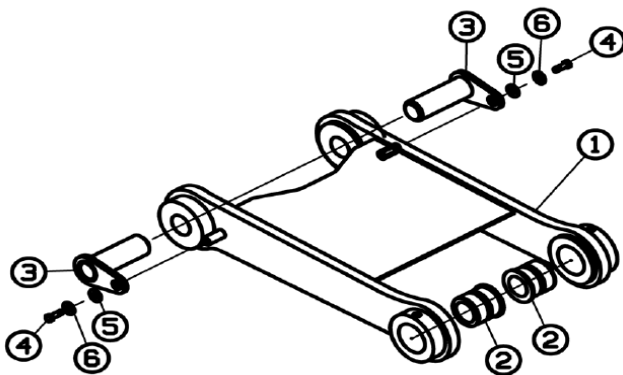

WELD ON TRACK-N-LOCK MECHANICAL THUMB

WELD ON YOKE MECHANICAL THUMB

WELD ON HYD THUMB

RUBBER TIRE / MINI EX MAIN PIN HYD THUMB

FULL SIZE MAIN PIN HYD THUMB

THUMB BODY

CYLINDER AND CYLINDER BRACKET ASSEMBLY

FULL SIZE QUICK LINK MAIN PIN HYD THUMB

THUMB BODY

GUIDE LINK ASSEMBLY

MAIN PIVOT ASSEMBLY

CYLINDER & BASE LINK ASSEMBLY