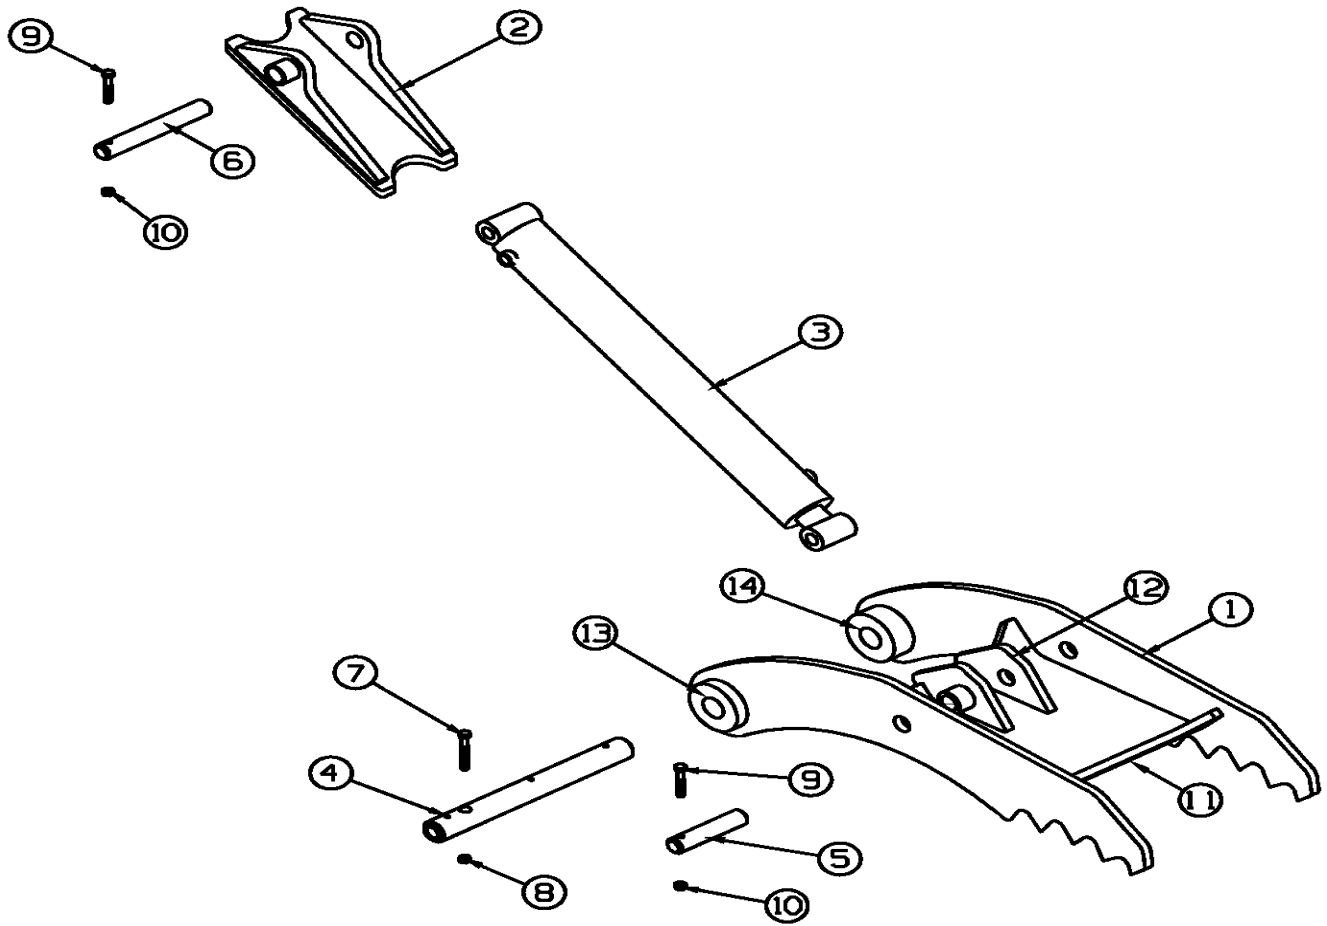

WELD ON TRACK-N-LOCK MECHANICAL THUMB

WELD ON YOKE MECHANICAL THUMB

WELD ON HYD THUMB

RUBBER TIRE / MINI EX MAIN PIN HYD THUMB

FULL SIZE MAIN PIN HYD THUMB

THUMB BODY

CYLINDER AND CYLINDER BRACKET ASSEMBLY

FULL SIZE QUICK LINK MAIN PIN HYD THUMB

THUMB BODY

GUIDE LINK ASSEMBLY

MAIN PIVOT ASSEMBLY

CYLINDER & BASE LINK ASSEMBLY