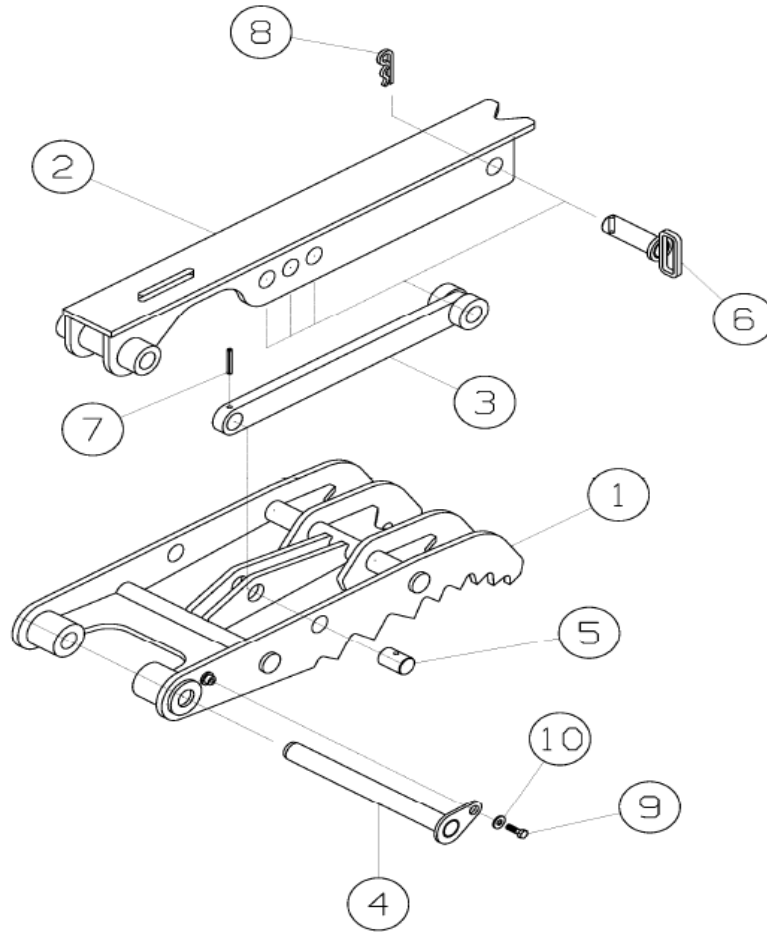

WELD ON TRACK-N-LOCK MECHANICAL THUMB

WELD ON YOKE MECHANICAL THUMB

WELD ON HYD THUMB

RUBBER TIRE / MINI EX MAIN PIN HYD THUMB

FULL SIZE MAIN PIN HYD THUMB

THUMB BODY

CYLINDER AND CYLINDER BRACKET ASSEMBLY

FULL SIZE QUICK LINK MAIN PIN HYD THUMB

THUMB BODY

GUIDE LINK ASSEMBLY

MAIN PIVOT ASSEMBLY

CYLINDER & BASE LINK ASSEMBLY