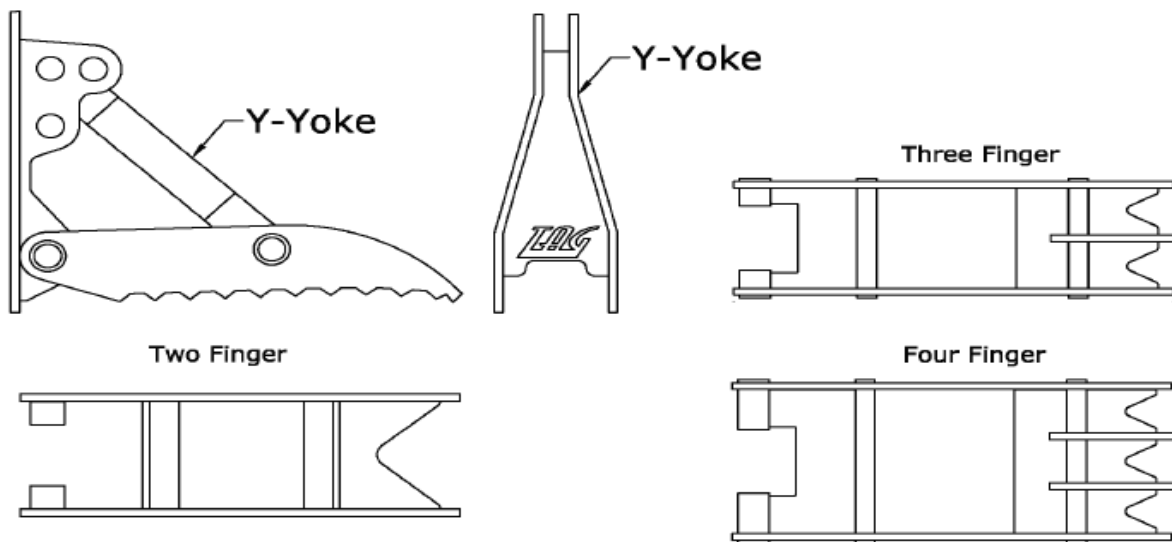

WELD ON TRACK-N-LOCK MECHANICAL THUMB

WELD ON YOKE MECHANICAL THUMB

WELD ON HYD THUMB

RUBBER TIRE / MINI EX MAIN PIN HYD THUMB

FULL SIZE MAIN PIN HYD THUMB

THUMB BODY

CYLINDER AND CYLINDER BRACKET ASSEMBLY

FULL SIZE QUICK LINK MAIN PIN HYD THUMB

THUMB BODY

GUIDE LINK ASSEMBLY

MAIN PIVOT ASSEMBLY

CYLINDER & BASE LINK ASSEMBLY