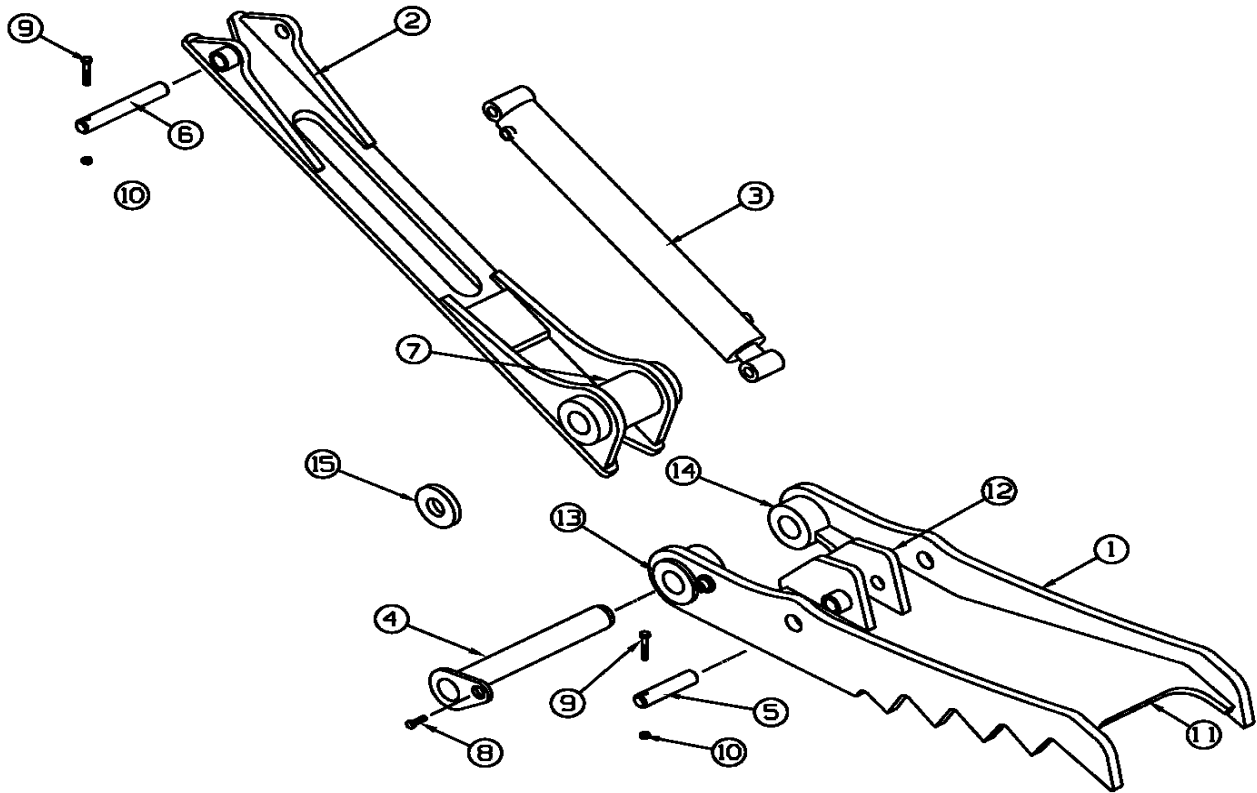

WELD ON TRACK-N-LOCK MECHANICAL THUMB

WELD ON YOKE MECHANICAL THUMB

WELD ON HYD THUMB

RUBBER TIRE / MINI EX MAIN PIN HYD THUMB

FULL SIZE MAIN PIN HYD THUMB

THUMB BODY

CYLINDER AND CYLINDER BRACKET ASSEMBLY

FULL SIZE QUICK LINK MAIN PIN HYD THUMB

THUMB BODY

GUIDE LINK ASSEMBLY

MAIN PIVOT ASSEMBLY

CYLINDER & BASE LINK ASSEMBLY