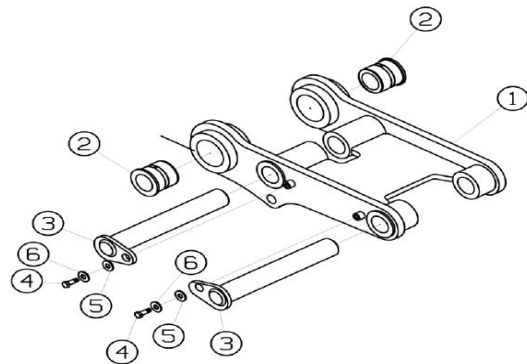

WELD ON TRACK-N-LOCK MECHANICAL THUMB

WELD ON YOKE MECHANICAL THUMB

WELD ON HYD THUMB

RUBBER TIRE / MINI EX MAIN PIN HYD THUMB

FULL SIZE MAIN PIN HYD THUMB

THUMB BODY

CYLINDER AND CYLINDER BRACKET ASSEMBLY

FULL SIZE QUICK LINK MAIN PIN HYD THUMB

THUMB BODY

GUIDE LINK ASSEMBLY

MAIN PIVOT ASSEMBLY

CYLINDER & BASE LINK ASSEMBLY