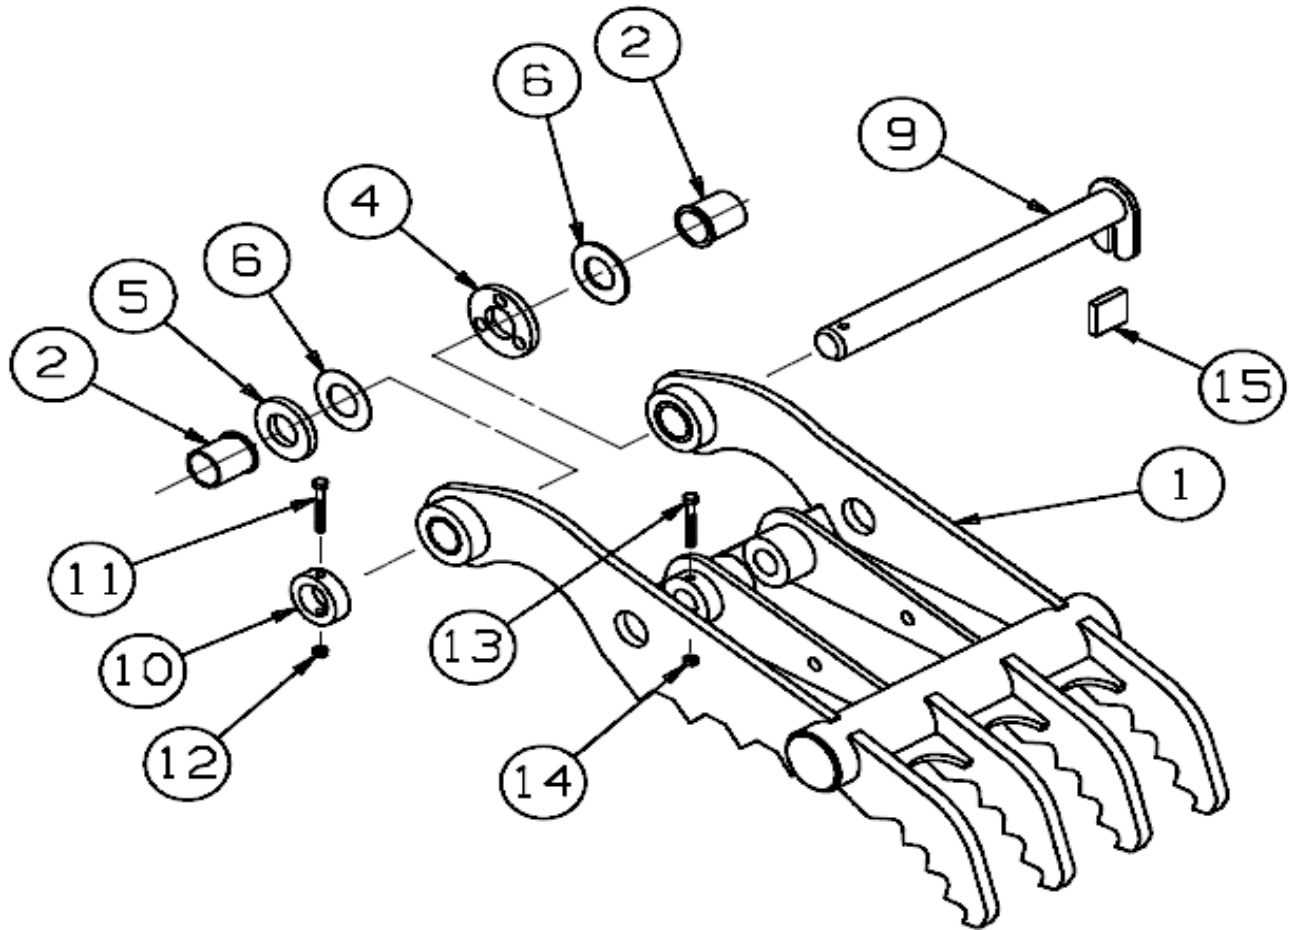

WELD ON TRACK-N-LOCK MECHANICAL THUMB

WELD ON YOKE MECHANICAL THUMB

WELD ON HYD THUMB

RUBBER TIRE / MINI EX MAIN PIN HYD THUMB

FULL SIZE MAIN PIN HYD THUMB

THUMB BODY

CYLINDER AND CYLINDER BRACKET ASSEMBLY

FULL SIZE QUICK LINK MAIN PIN HYD THUMB

THUMB BODY

GUIDE LINK ASSEMBLY

MAIN PIVOT ASSEMBLY

CYLINDER & BASE LINK ASSEMBLY