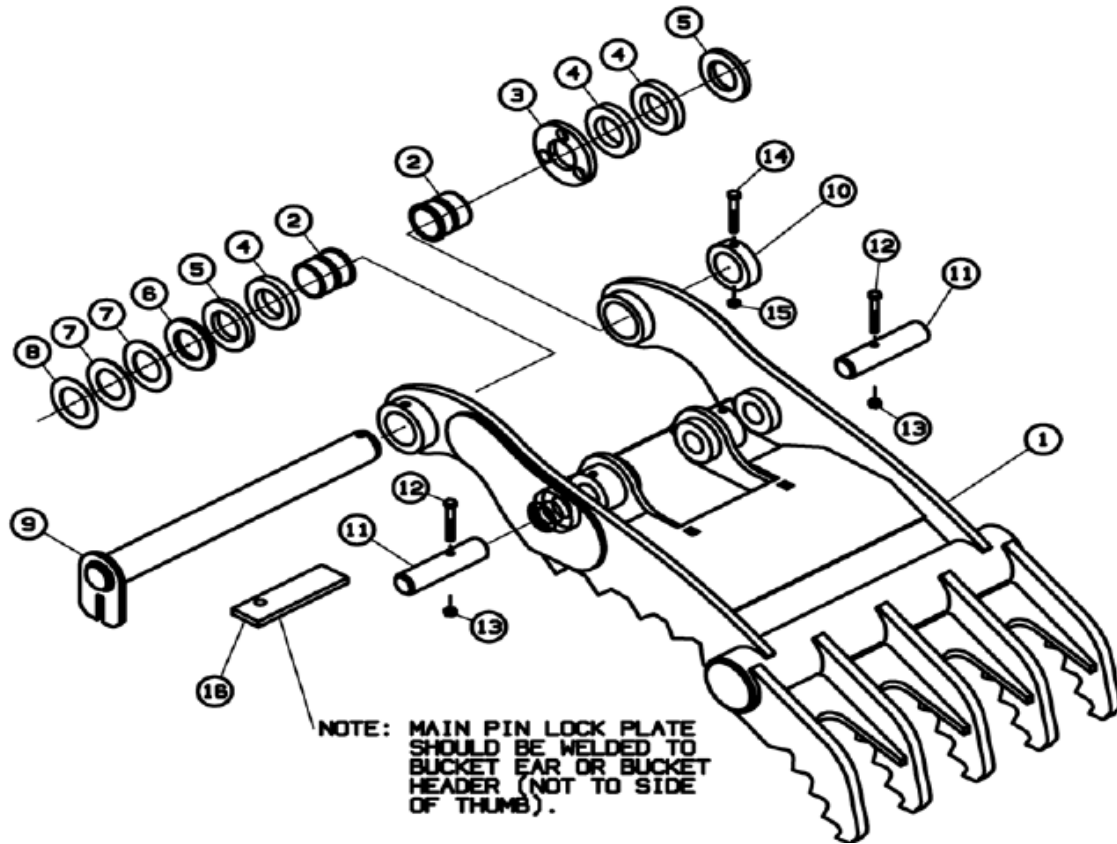

WELD ON TRACK-N-LOCK MECHANICAL THUMB

WELD ON YOKE MECHANICAL THUMB

WELD ON HYD THUMB

RUBBER TIRE / MINI EX MAIN PIN HYD THUMB

FULL SIZE MAIN PIN HYD THUMB

THUMB BODY

CYLINDER AND CYLINDER BRACKET ASSEMBLY

FULL SIZE QUICK LINK MAIN PIN HYD THUMB

THUMB BODY

GUIDE LINK ASSEMBLY

MAIN PIVOT ASSEMBLY

CYLINDER & BASE LINK ASSEMBLY