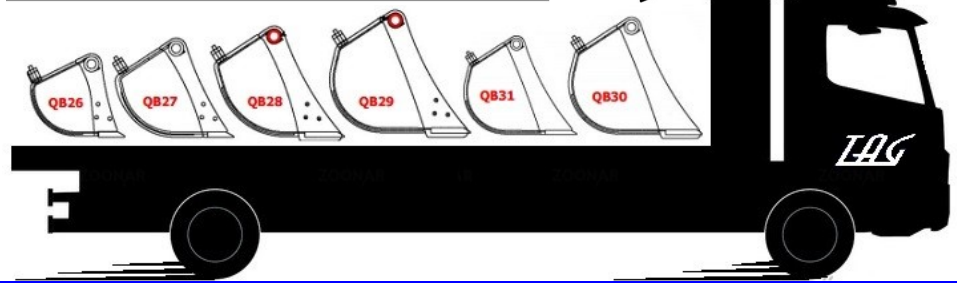

WWW.TAGMFG.US

QUICK SHIP

TAG IS STOCKING QUICK COUPLER

BUCKETS FOR THE TAG QC27 &

QC30 STANDARD &

ADJUST-A-HOOK™

US PATENT NO. 7,866,935, ALL RIGHTS RESERVED

QUICK-COUPLER SYSTEMS