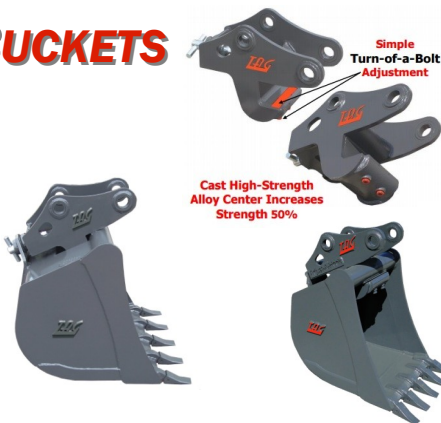

1.00" CUTTING EDGES IN ALL BUCKETS

Machine Examples	Frame	Part#	Width	Style/Teeth	Edge	
Bobcat E20;E16;323;325;328;418 Case CX17B Deere 17G IHI 17 VXE Kubota U17 Takeuchi TB216; TB016; TB014 Volvo EC20	QC26	1226Q2	12"	X156		
		1826Q2	18"			
		2426Q2	24"			
Bobcat E26;E32;E35;331;334;430 Case CX27; CX31; CX36 Deere 26G; 27; 35G; 110 Hitachi ZX27U-2;ZX35U-2;EX27U;EX30 IHI 25V-4;28N;30V-4;35N;35V-4 Kubota U25; U27; U35 Takeuchi TB125;TB135;TB138FR Takeuchi TB240;TB228;TB230;TB235 Volvo EC25;EC27C;ECR28;EC35;EC35C;ECR38;EC45	QC27	1227Q2	12"	X156		
		1327Q2	13"			
		1627Q2	16"			
		1827Q2	18"			
		2027Q2	20"			
		2427Q2	24"			
		3027Q2	30"			
		3627Q2	36"			
		3627QD	36"			Ditch w. BOE
4227QD	42"					
3605TTB	36"	Tilting Ditch w. BOE				
Bobcat E42;E45;E50;E55;337;435 Case CX47;CX50 Deere 50G IHI 45V-4;55V-4;60V-4	QC28	1228Q2	12"	X156		
		1628Q2	16"			
		1828Q2	18"			
		2028Q2	20"			
		2428Q2	24"			
		3028Q2	30"			
		3028QD	30"			Ditch w. BOE
		3628QD	36"			
		3605TTB	36"			Tilting Ditch w. BOE
4205TTB	42"					
4805TTB	48"					
Case CX55B Kubota U55 Takeuchi TB145;TB153;TB250;TB260 Volvo ECR48C; EC55C; ECR58; EC60E	QC29	1229Q2	12"	X156		
		1629Q2	16"			
		1829Q2	18"			
		2029Q2	20"			
		2429Q2	24"			
		3029Q2	30"			
		3629Q2	36"			
		3628QD	36"			Ditch w. BOE
		3605TTB	36"			Tilting Ditch w. BOE
4205TTB	42"					
4805TTB	48"					
Bobcat E63;442;E80;E85 Case 580;590;CX75R;CX80 Deere 310G;310K;310KEP;310L;310SK/410K;85G Hitachi Z80L;Z75US IHI 50N;65NX;80VX-3 Kubota KX080 Takeuchi TB290;TB285;TB180FR;TB175 Volvo ECR88	QC30	1230Q2	12"	2300		
		1830Q2	18"			
		2430Q2	24"			
		3030Q2	30"			
		3630Q2	36"			
		3631QD	36"			Ditch w. BOE
		4831QD	48"			
		4225TTB	42"			Tilting Ditch w. BOE
		4825TTB	48"			
5425TTB	54"					

1.00" Cutting Edge

TAG Manufacturing, Inc.
6989 Discovery Drive
P O Box 23667
Chattanooga, TN 37422 3667

Phone: 888 490 0501
Fax: 423 893 3385
E mail: Info@TAGMfg.us

2018 | January

Proudly Made In the USA