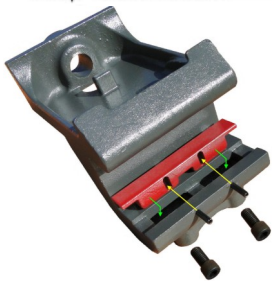

WWW.TAGMFG.US

MACHINE REFERENCE GUIDE

QC27 & QC30 COUPLERS

Adjust-A-Hook™

Quick-Coupler

US Patent No. 7,866,935

All Rights Reserved

Simple
Turn-of-a-Bolt
Adjustment

Cast High-Strength
Alloy Center Increases
Strength 50%

Excavators Up to 33,000 lbs.
and Rubber Tired Loader Backhoes

Offered In Our QC27, QC30 & QC33/35
Series Couplers • 100% Compatible
With All QB27, QB30 & QB33/35 Buckets

- Exclusive Adjust-A-Hook™ Quick-Couplers Offers Quick and Easy Adjustments to the Wear Areas of the Coupler
- Both Our Standard Non-Adjustable Couplers and Our Adjust-A-Hook™ Couplers Offers a Strong Cost Effective Quick-Coupler and Quick-Bucket Attachment Combination
- One Pin Simple and Fast Hook-Up With Low Profile Optimizes Digging Forces
- TAG Has Improved Many Areas of the Coupler Strength and the Bucket "Fit-Up" to Offer Increased Durability with Less Maintenance